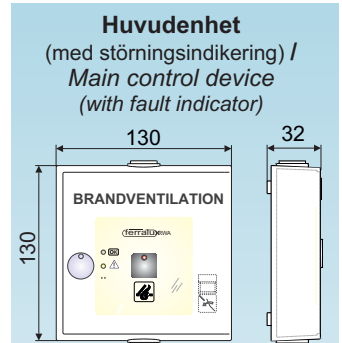

SMOKE VENT	(en)
EXUTOIRE DE FUMEE	(fr)
RØGLEM	(dk)
ONTROKINGSLUIK	(nl)
排烟	(ru)
ДЫМОУТВОД	(zh)
RØYKVENTILASJON	(no)

Application:

- Manual SHEV detector for emergency tripping of SHEVS

Special Features:

- made of unbreakable plastic housing (ABS)
- also available in aluminum housing (protection class IP54 possible)
- lockable, with interchangeable thin glass plate
- simple surface mounting (with frame for flush mounting)
- Foreign-language sticker "Smoke Vent"

Tekniska modifieringar förbehålles

Assessments:

- VdS component testing G 501006 (no. 528695 & no. 525005 in orange)

Technical modifications reserved

Brandtryckknapp m. Krossbart glas

- BRANDÖPPNING Knapp & Indikering / EMERGENCY OPEN Display & Button
- STÄNGNING Knapp / EMERGENCY CLOSE Button
- Driftindikering / Operating Display
- Störningsindikering / Fault Display